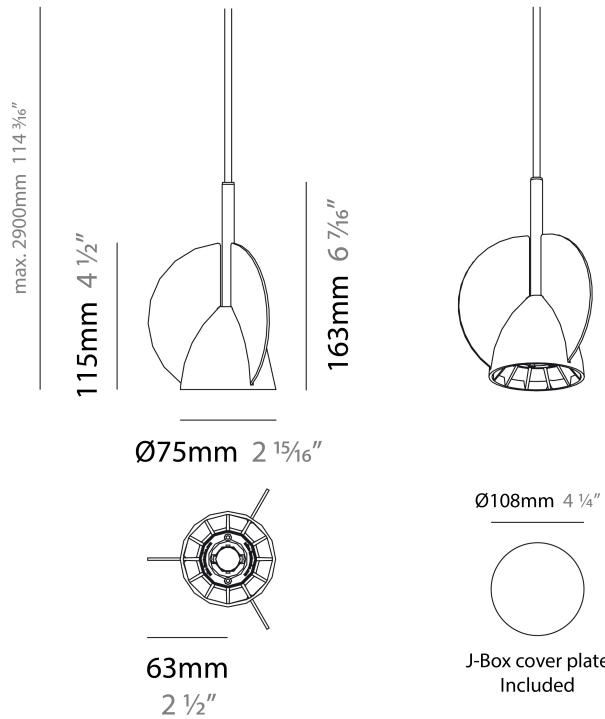

KASK SUSPENSION

D91175

GENERAL

Series: Kask
 Brand: Milan
 Division: Design
 Mounting Type: Suspension
 Mounting Location: Ceiling
 Subcategory: Pendant

PHYSICAL

Diameter (mm): 75
 Diameter (in): 2 ¹⁵/₁₆
 Height (mm): 163
 Height (in): 6 ⁷/₁₆
 Max. Overall Height (mm): 2900
 Max. Overall Height (in): 114 ³/₁₆
 Weight (kg): 1.4
 Weight (lbs): 3
 Fixture Finish: WHI
 Fixture Material: Aluminum
 Cable Details: 2000mm Transparent Cable

ELECTRICAL

Lamp Type: LED
 Total Output Wattage (W): 7
 Dimming: Electronic Low Voltage Dimming
 Input Voltage (V): 120

LED

Number of LEDs: 1
 Color Temperature (°K): 2700
 Nominal Lumen (lm): 560
 CRI: >90 CRI

OPTICAL

RATINGS AND CERTIFICATIONS

Certified By: CSA Certified to UL and CSA Standards
 IP rating: IP20

KASK SUSPENSION

D91176

GENERAL

Series: Kask
 Brand: Milan
 Division: Design
 Mounting Type: Suspension
 Mounting Location: Ceiling
 Subcategory: Pendant

PHYSICAL

Diameter (mm): 75
 Diameter (in): 2 ¹⁵/₁₆
 Height (mm): 163
 Height (in): 6 ⁷/₁₆
 Max. Overall Height (mm): 2900
 Max. Overall Height (in): 114 ³/₁₆
 Weight (kg): 1.4
 Weight (lbs): 3
 Fixture Material: Aluminum
 Cable Details: 2000mm Transparent Cable