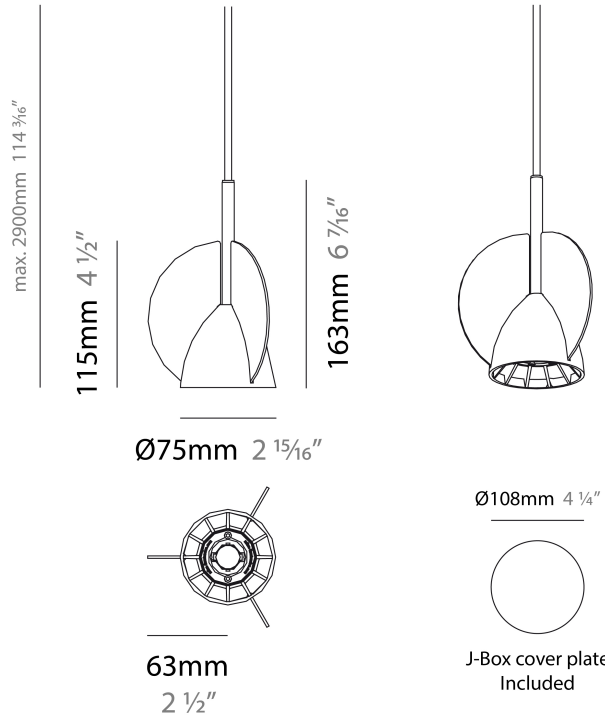

KASK SUSPENSION

D91176

GENERAL

Series: Kask
Brand: Milan
Division: Design
Mounting Type: Suspension
Mounting Location: Ceiling
Subcategory: Pendant

PHYSICAL

Diameter (mm): 75
Diameter (in): 2 ¹⁵/₁₆
Height (mm): 163
Height (in): 6 ⁷/₁₆
Max. Overall Height (mm): 2900
Max. Overall Height (in): 114 ³/₁₆
Weight (kg): 1.4
Weight (lbs): 3
Fixture Material: Aluminum
Cable Details: 2000mm Transparent Cable

ELECTRICAL

Lamp Type: LED
Total Output Wattage (W): 7
Dimming: Electronic Low Voltage Dimming
Input Voltage (V): 120

LED

Number of LEDs: 1
Color Temperature (°K): 2700
Nominal Lumen (lm): 560
CRI: >90 CRI

OPTICAL

RATINGS AND CERTIFICATIONS

Certified By: CSA Certified to UL and CSA Standards
IP rating: IP20